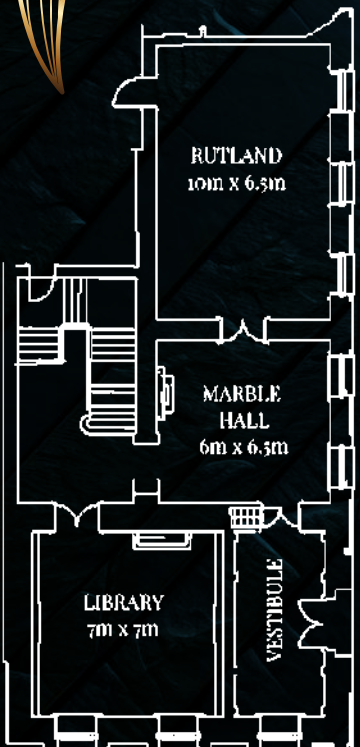

EXCLUSIVELY YOURS

Step into Gatsby's world for an unforgettable evening where the spirit of his famed parties meets Christmas magic.

Kent House Knightsbridge, a Victorian townhouse, elegantly styled in midnight blue and gold, awaits you with projections, bold colour washes and a red carpet arrival for a lavish and opulent affair filled with glamour, elegance and mysterious enchantment.

Embrace the glamour of the Jazz Age with a black-tie dress code of sparkling dresses and suave suits in a celebration where the spirit of Gatsby comes alive for a Christmas affair like no other.